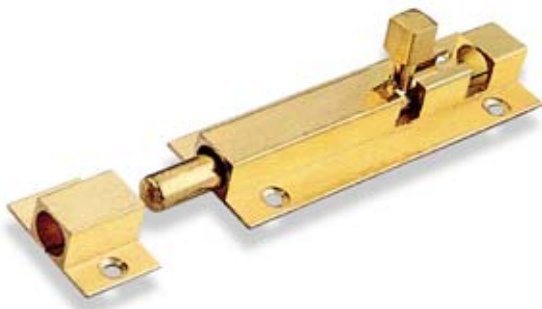

Door Hardware

Miscellaneous

ZON050 Solid Brass Doorbolt

Product code	Width	Length	Finish
Zon 050	25mm	75mm	PB
Zon 051	25mm	125mm	PB

ZON090 Solid Brass Escutcheon

PB/SCP Finish

ZON060 Brass Security Door Guard

PB/SCP Finish

ZON091 Hardened Steel Security Escutcheon

PB/SCP Finish

ZON070 Solid Brass Door Viewer

PB/SCP Finish

200° Glass Lens