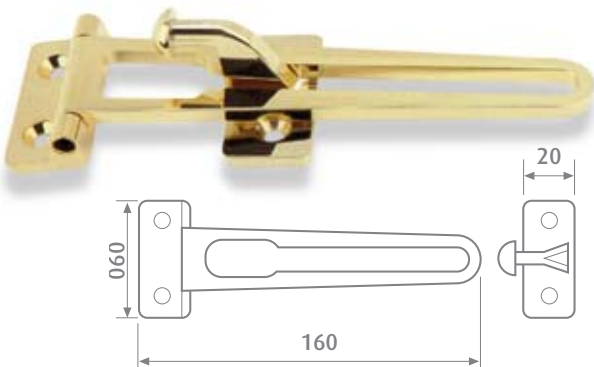

Door Hardware

Miscellaneous

ZON050 Solid Brass Doorbolt

Product code	Width	Length	Finish
Zon 050	25mm	75mm	PB
Zon 051	25mm	125mm	PB

ZON090 Solid Brass Escutcheon

PB/SCP Finish

ZON060 Brass Security Door Guard

PB/SCP Finish

ZON091 Hardened Steel Security Escutcheon

PB/SCP Finish

ZON070 Solid Brass Door Viewer

PB/SCP Finish

200° Glass Lens