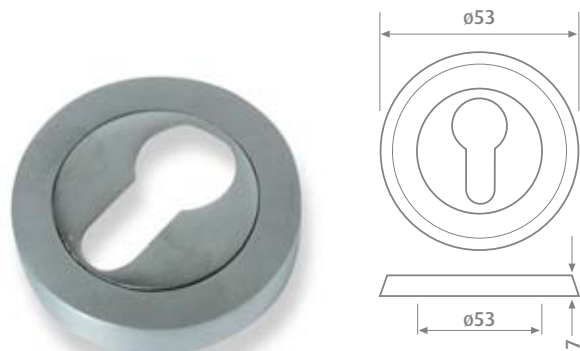

Door Hardware

Miscellaneous

ZON050 Solid Brass Doorbolt

Product code	Width	Length	Finish
Zon 050	25mm	75mm	PB
Zon 051	25mm	125mm	PB

ZON090 Solid Brass Escutcheon

PB/SCP Finish

ZON060 Brass Security Door Guard

PB/SCP Finish

ZON091 Hardened Steel Security Escutcheon

PB/SCP Finish

ZON070 Solid Brass Door Viewer

PB/SCP Finish

200° Glass Lens