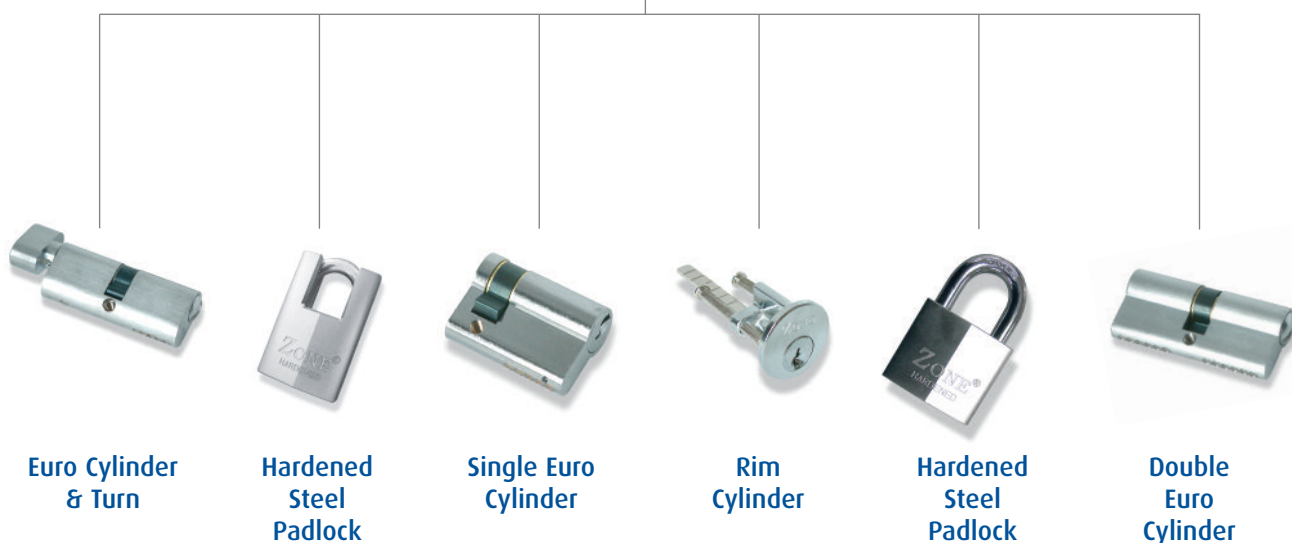

Master Keying

The Zone Master Key System includes a range of 6 pin euro and rim cylinders and two types of 6 pin padlock. Some sizes are available straight from our shelf suite, but all sizes of cylinder can be keyed up in our workshop with a short lead-time. Full records will be kept and for security purposes, replacement or further cylinders and/or keys are only available direct from the Zone Office.

Master Key (Example)

Any combination of 1500 Series Cylinders, 1000/6 Series rim Cylinder and 1300/60 or 1350/60 padlock available.